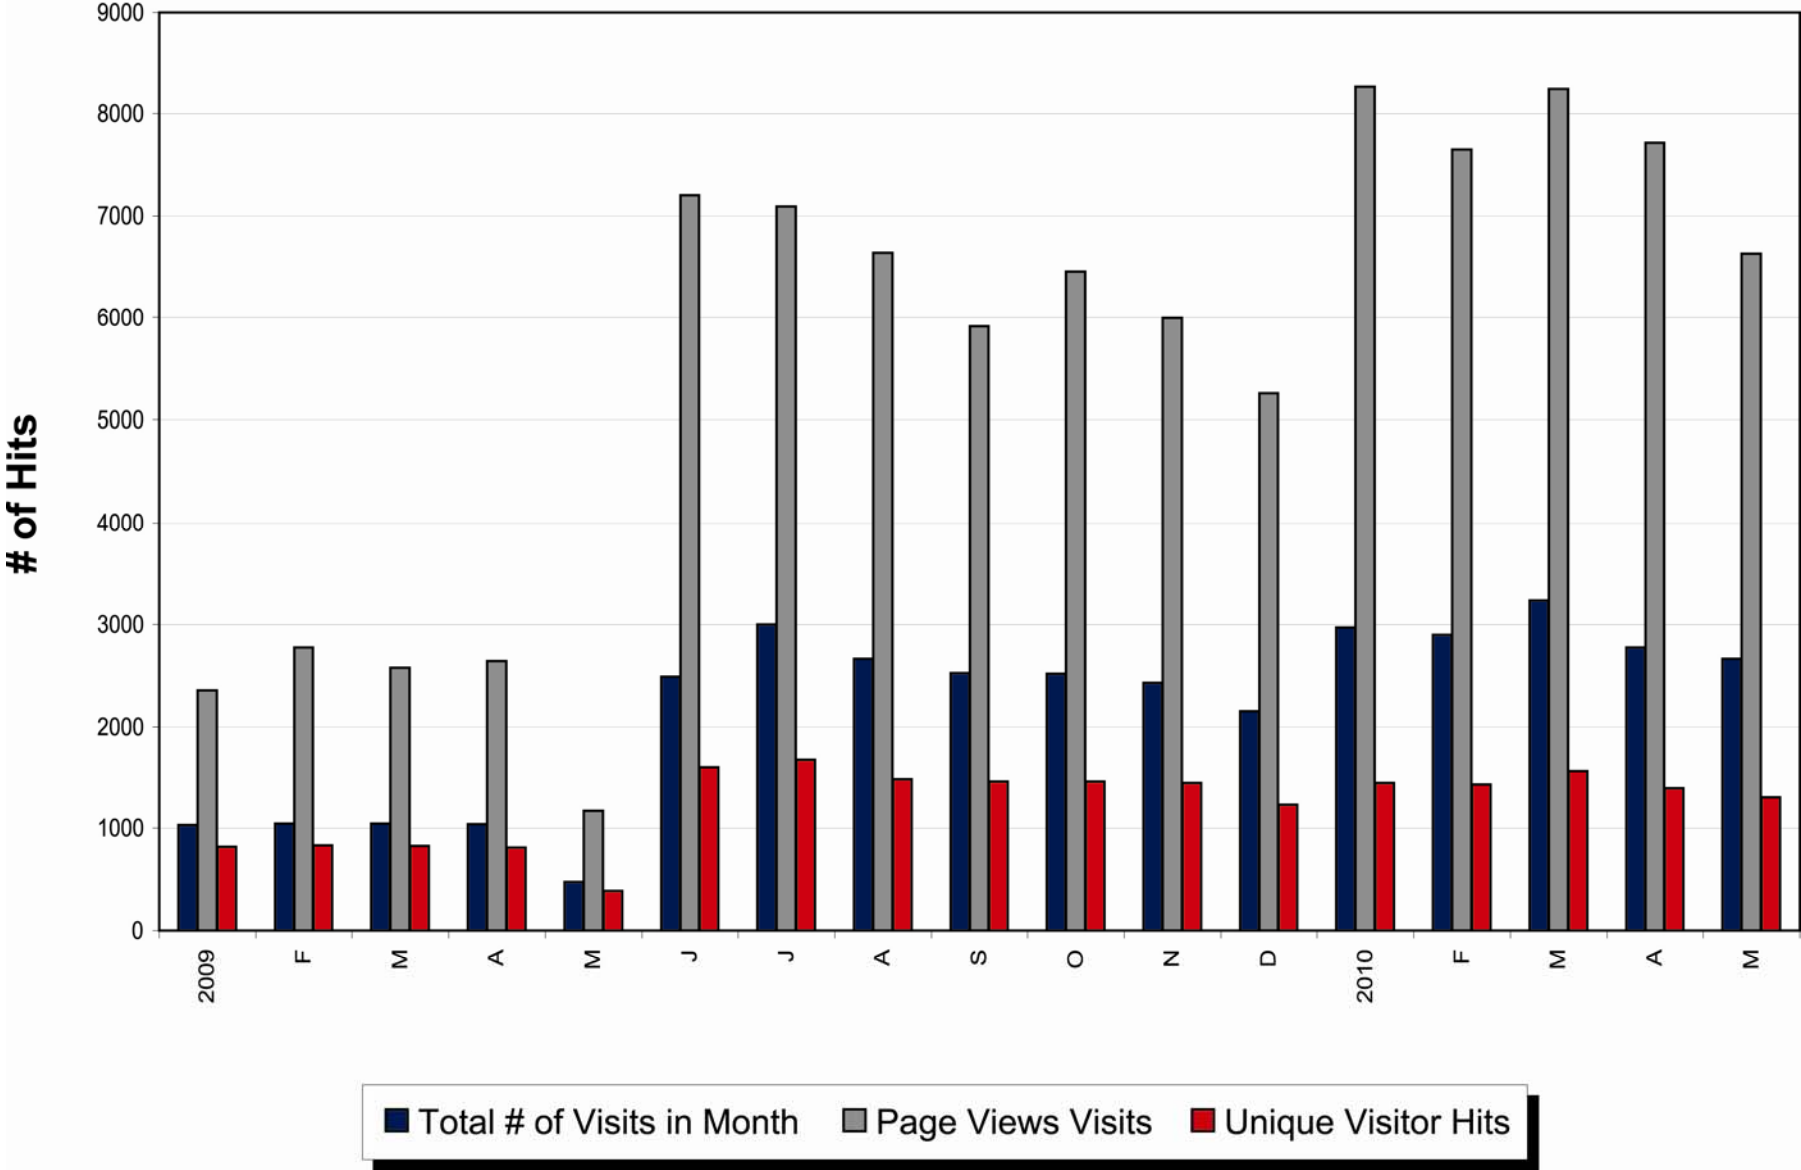

Gross Metro Product

Average Employment

Population

Development Ready Land

RAEDC VOC Surveys Completed

RAEDC Website Hits 2009 - 2010

Client Projects

9 project wins

- 1,398 potential jobs

51 attraction projects

- 5,300 potential jobs
- Finalist in several projects (1,600/5,300)

35 expansion retention projects

- 1,200 potential new and retained jobs
- Increased interest in local expansions