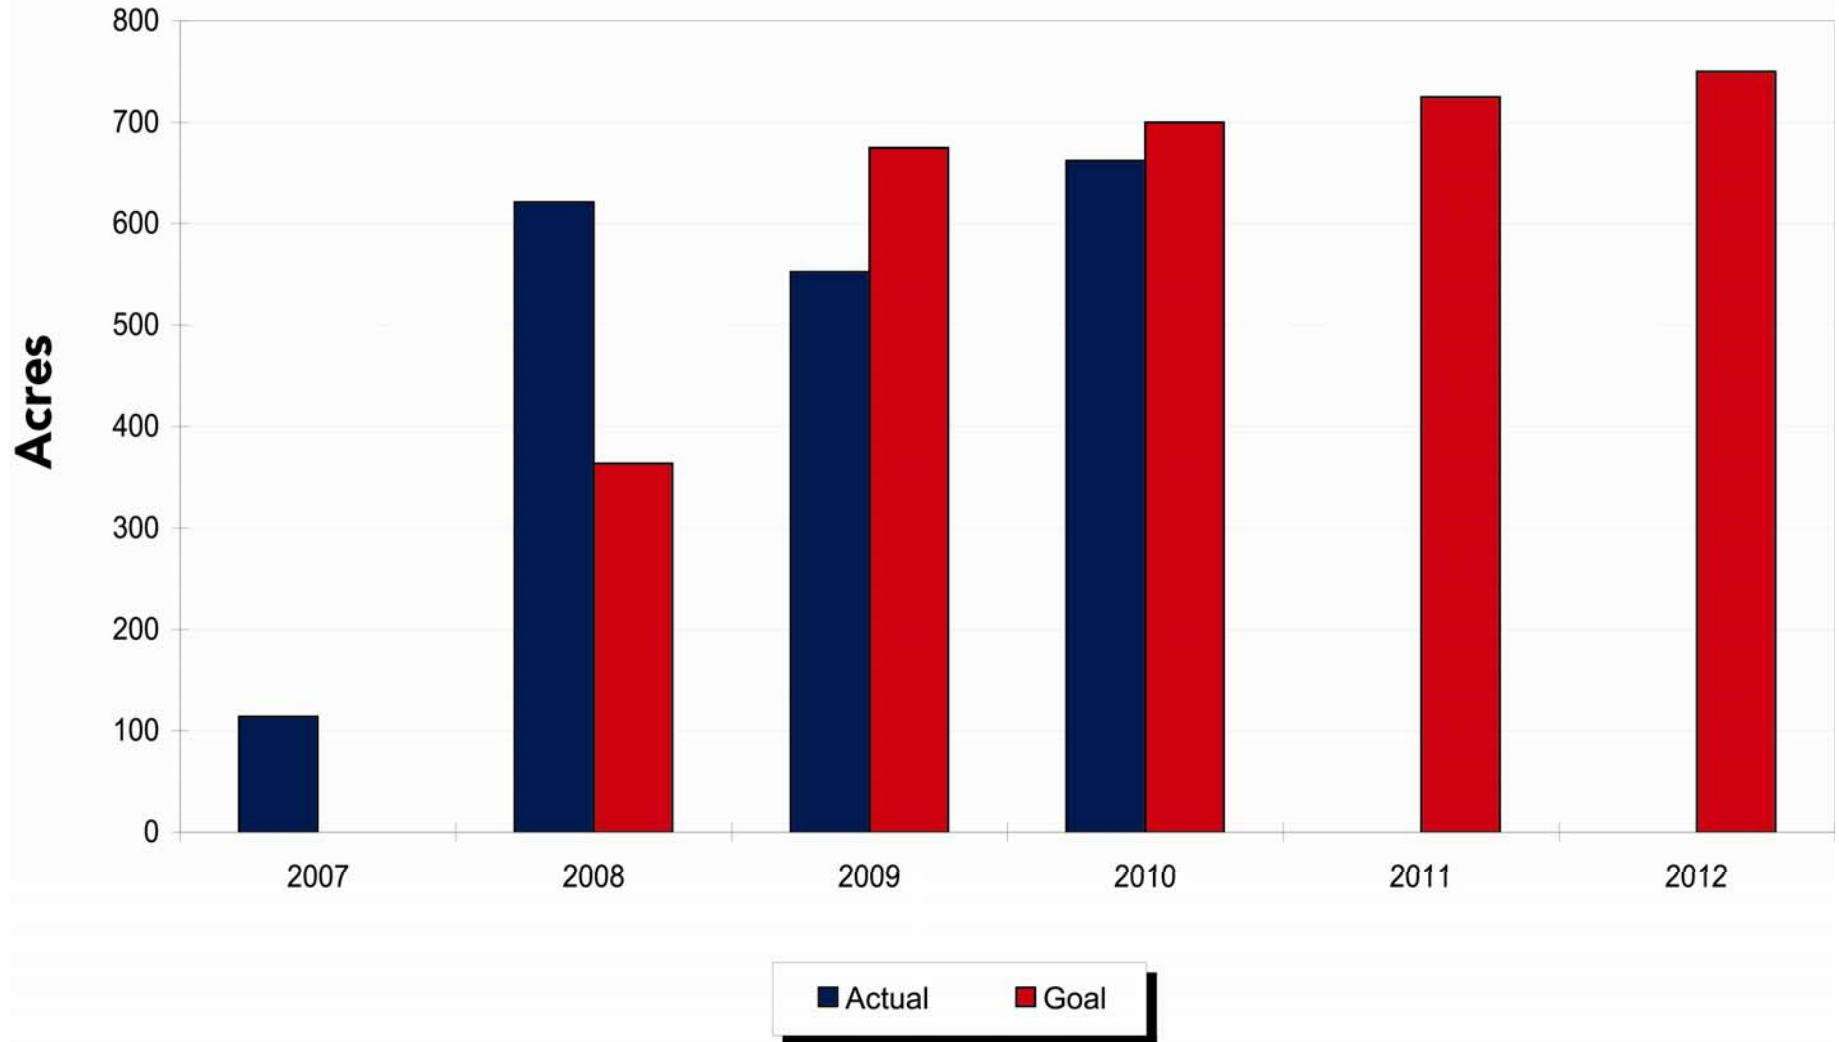

Gross Metro Product

Average Employment

Population

Development Ready Land

RAEDC VOC Surveys Completed

RAEDC Website Hits 2009 - 2010

Client Projects

9 project wins

- 1,398 potential jobs

51 attraction projects

- 5,300 potential jobs
- Finalist in several projects (1,600/5,300)

35 expansion retention projects

- 1,200 potential new and retained jobs
- Increased interest in local expansions