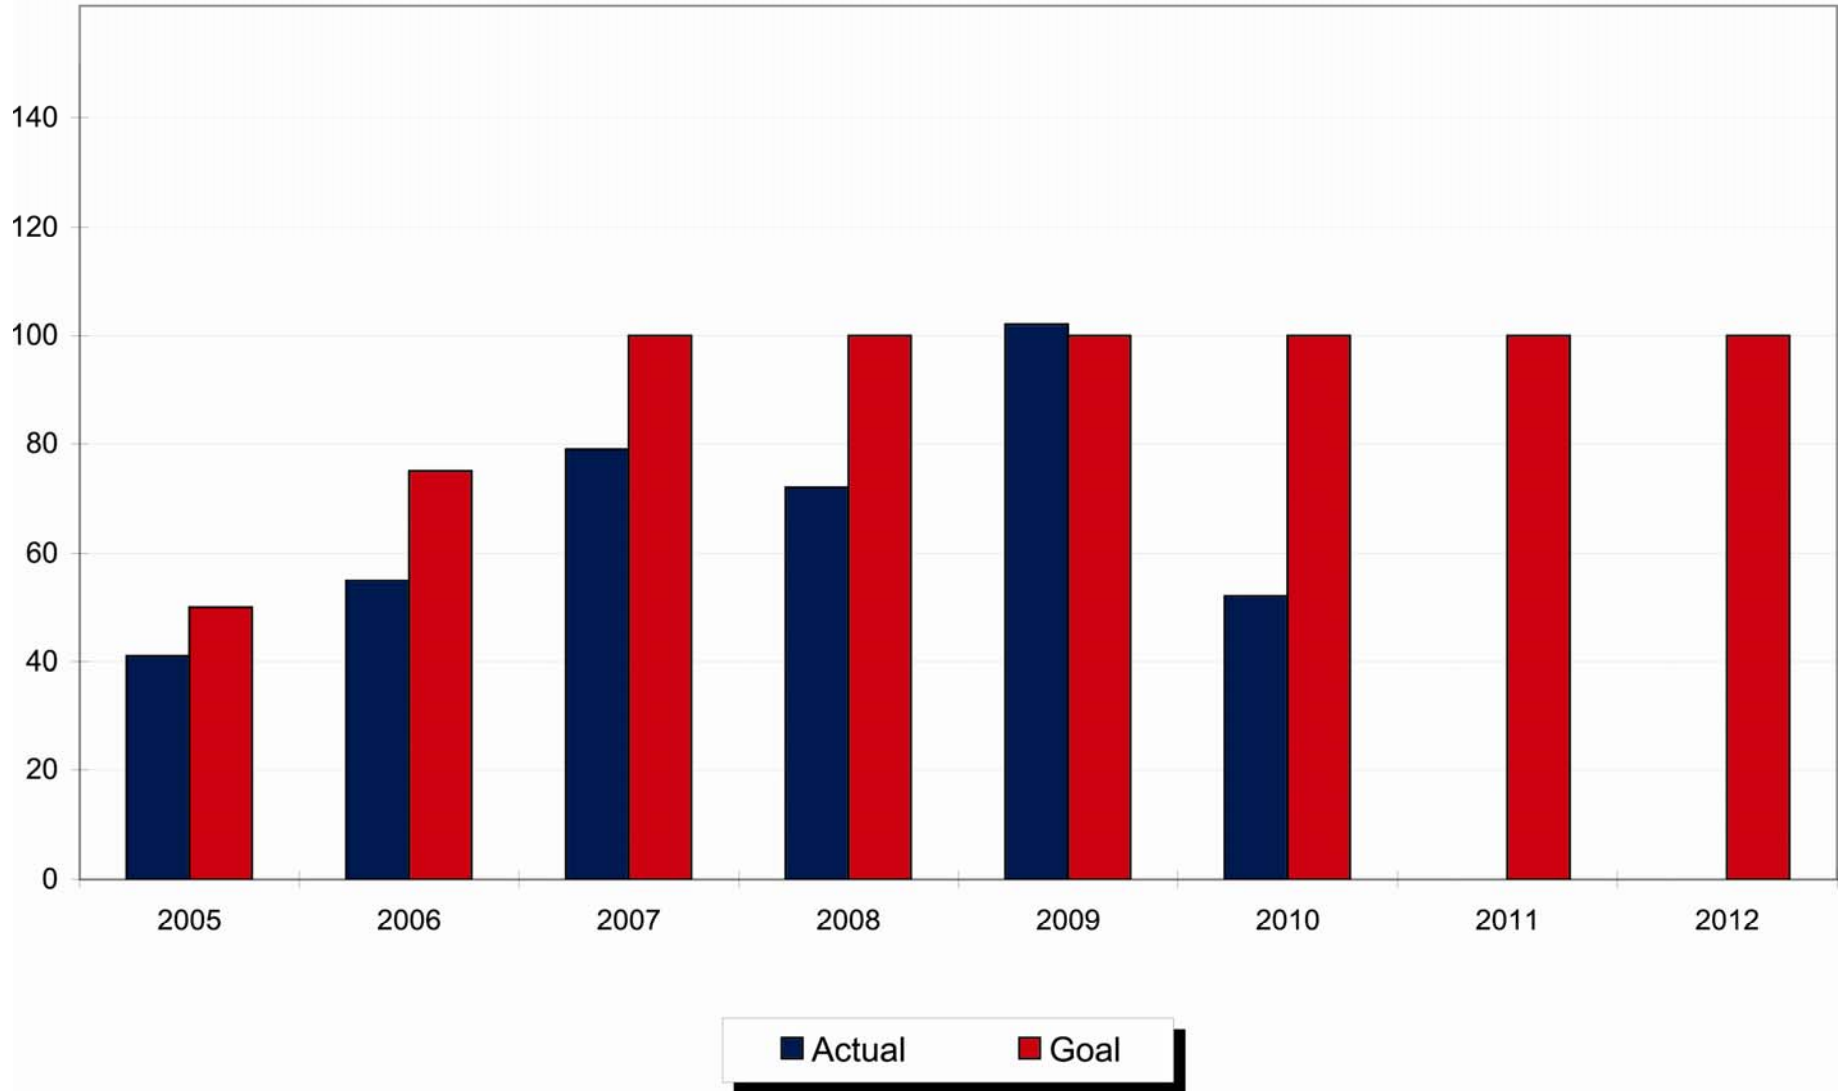

Gross Metro Product

Average Employment

Population

Development Ready Land

RAEDC VOC Surveys Completed

RAEDC Website Hits 2009 - 2010

Client Projects

9 project wins

- 1,398 potential jobs

51 attraction projects

- 5,300 potential jobs
- Finalist in several projects (1,600/5,300)

35 expansion retention projects

- 1,200 potential new and retained jobs
- Increased interest in local expansions