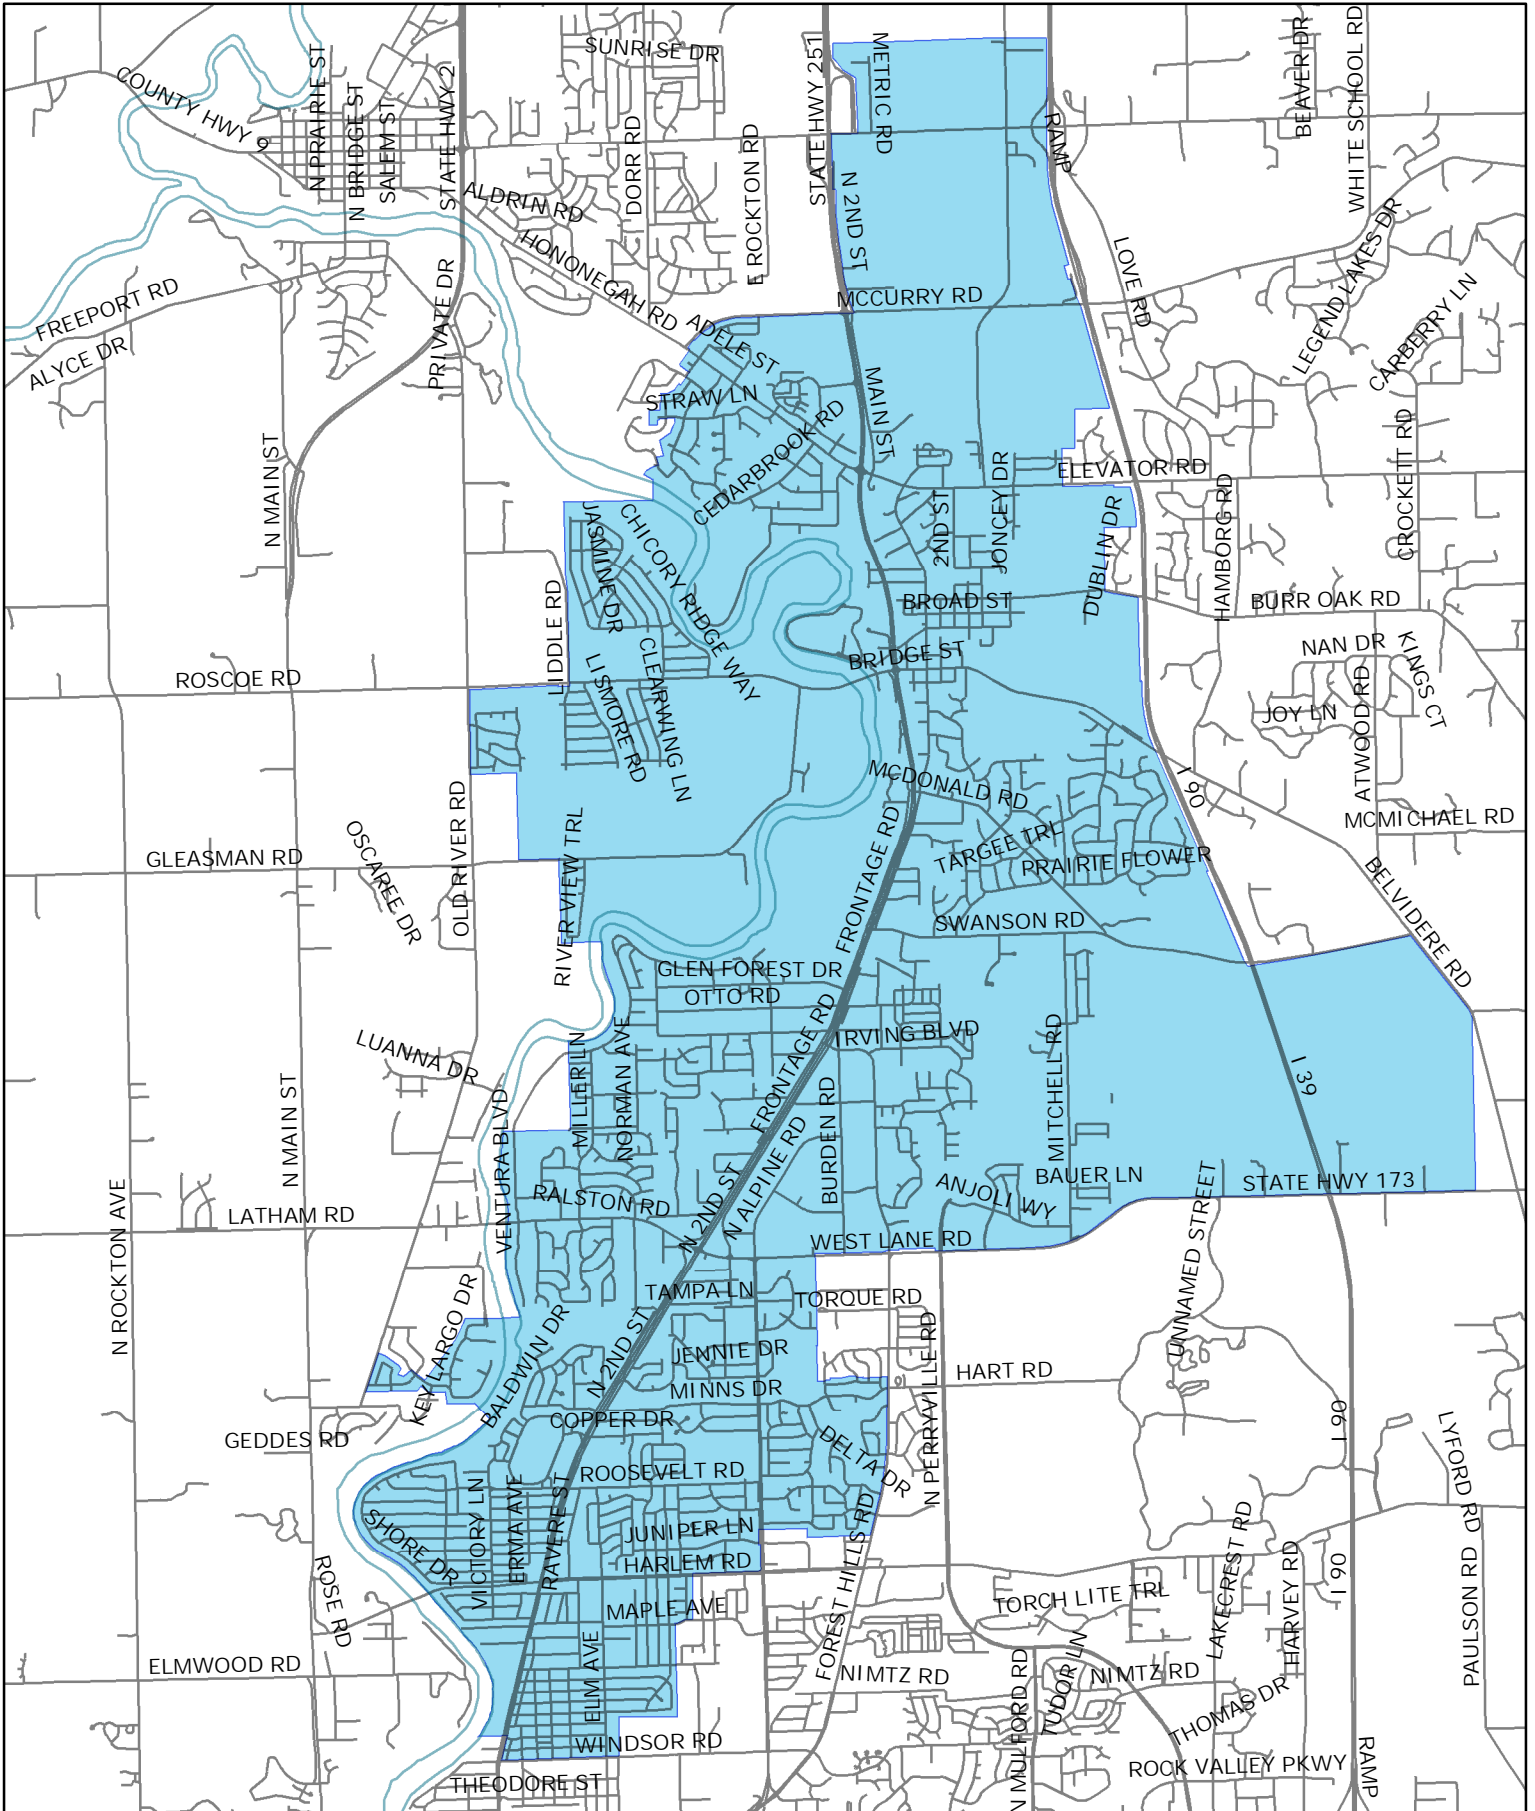

North Park PWD October 2006

This map was produced by N.P.P.W.D. to illustrate the service area of the district. The street information is from WinGIS.
Map creation: October 2006